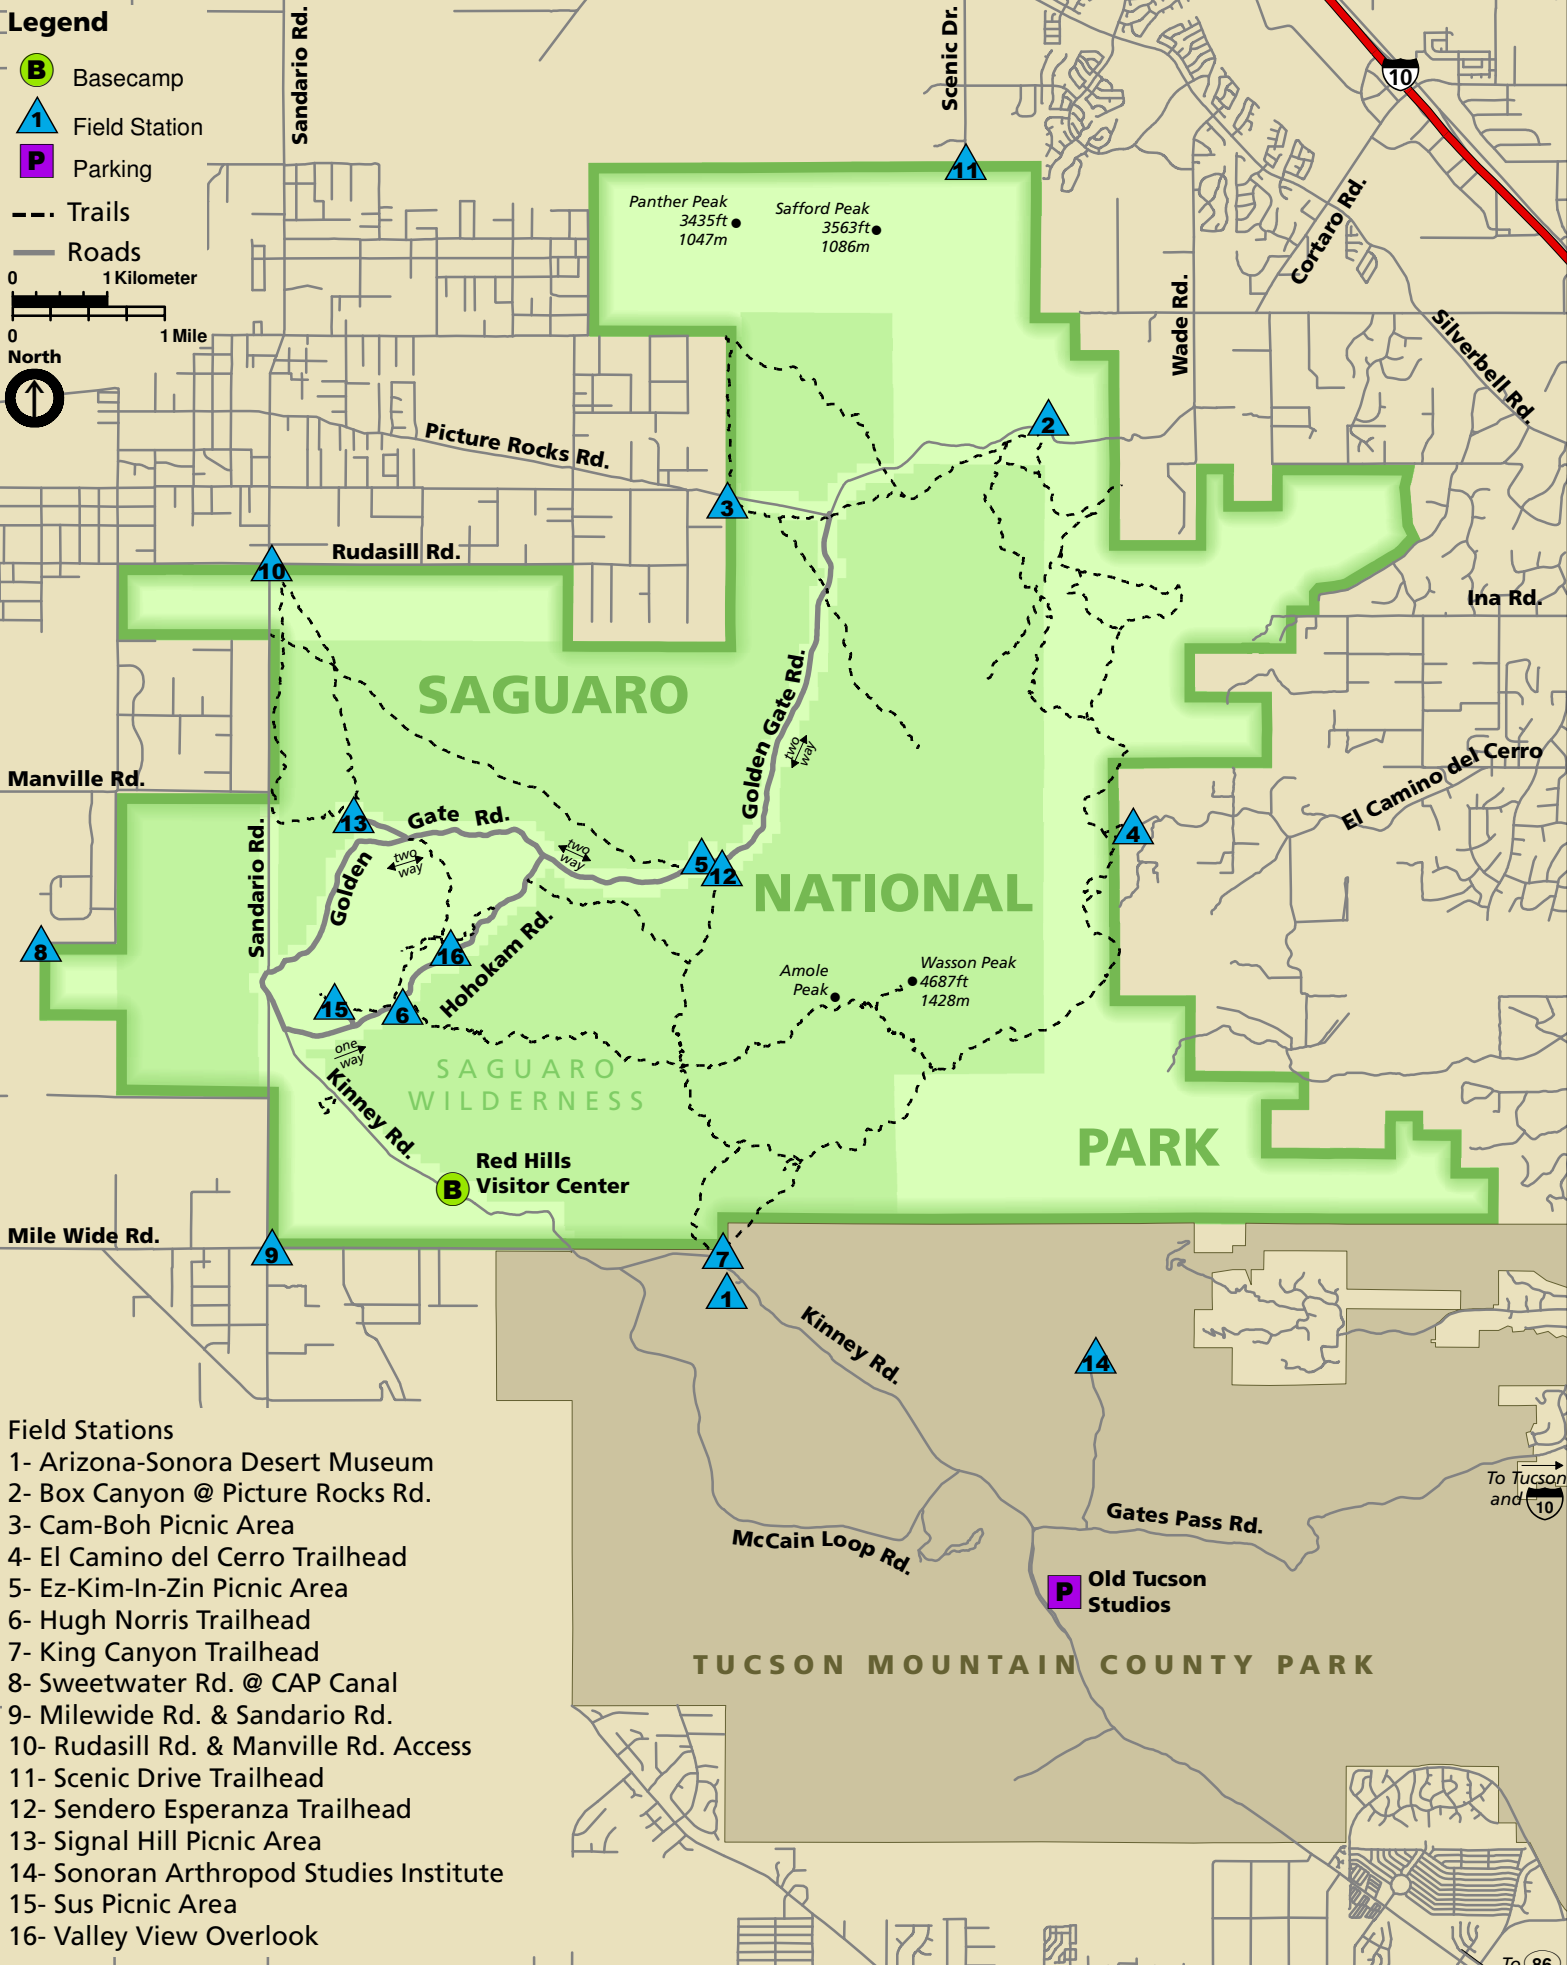

BioBlitz! TMD Map

Legend

- B Basecamp
- 1 Field Station
- P Parking

--- Trails

— Roads

0 1 Kilometer

0 1 Mile

North

Field Stations

- 1- Arizona-Sonora Desert Museum
- 2- Box Canyon @ Picture Rocks Rd.
- 3- Cam-Boh Picnic Area
- 4- El Camino del Cerro Trailhead
- 5- Ez-Kim-In-Zin Picnic Area
- 6- Hugh Norris Trailhead
- 7- King Canyon Trailhead
- 8- Sweetwater Rd. @ CAP Canal
- 9- Milewide Rd. & Sandario Rd.
- 10- Rudasill Rd. & Manville Rd. Access
- 11- Scenic Drive Trailhead
- 12- Sendero Esperanza Trailhead
- 13- Signal Hill Picnic Area
- 14- Sonoran Arthropod Studies Institute
- 15- Sus Picnic Area
- 16- Valley View Overlook

To Tucson and 10

To 86