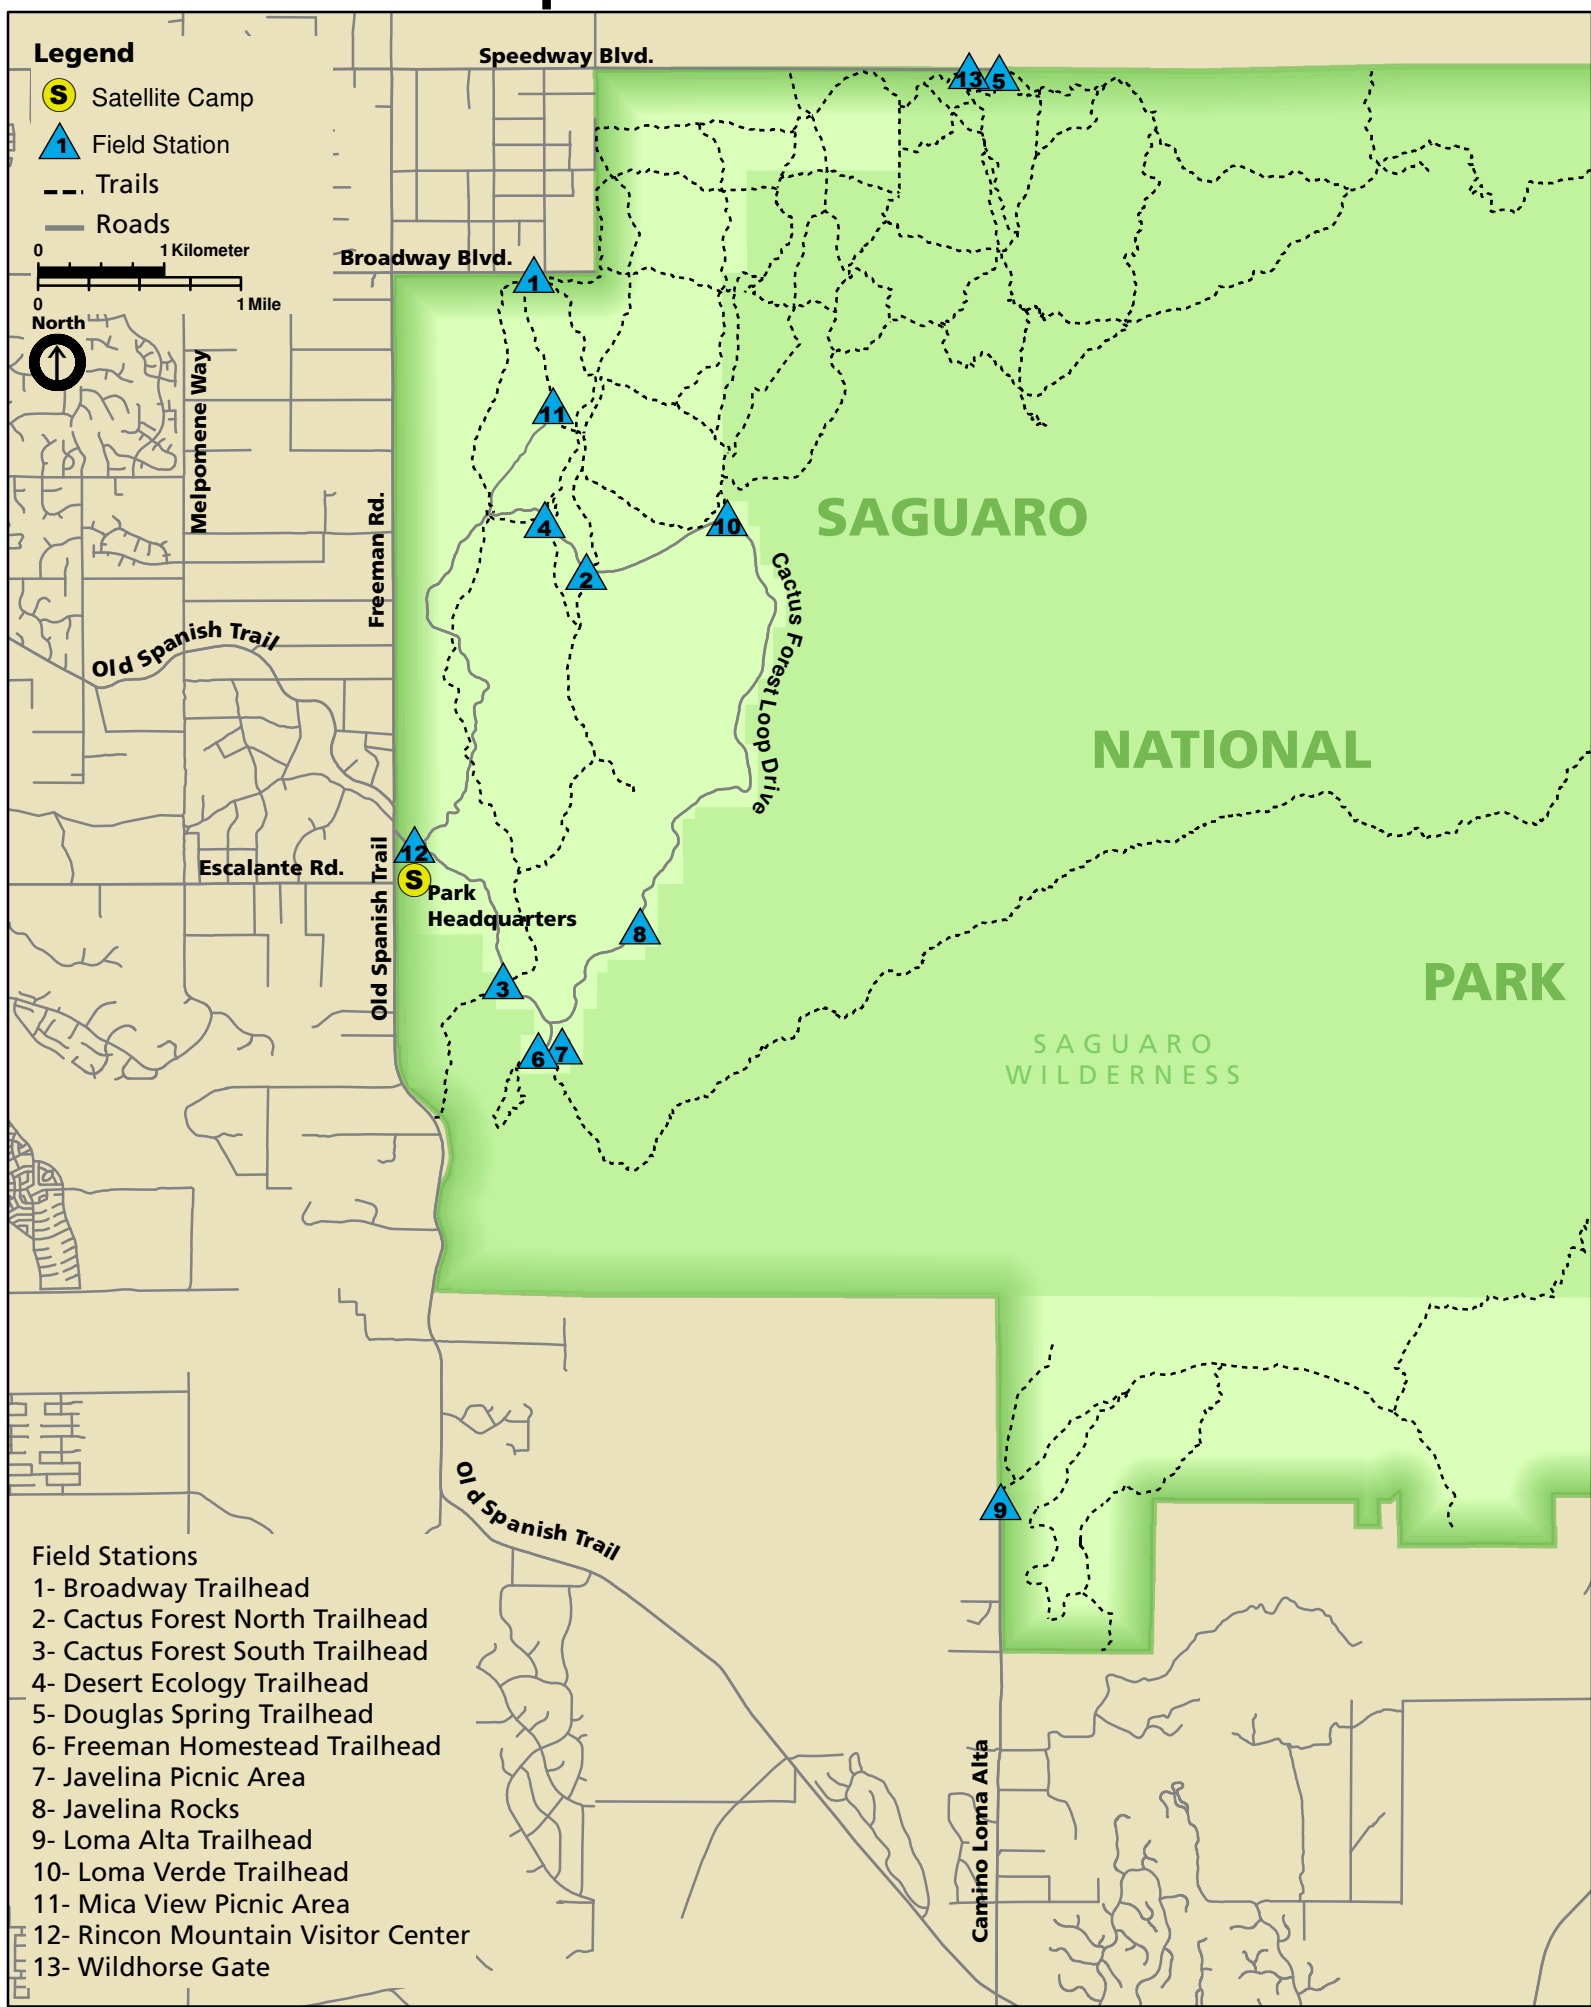

BioBlitz! RMD Map

Legend

-  Satellite Camp
-  Field Station
-  Trails
-  Roads

Field Stations

- 1- Broadway Trailhead
- 2- Cactus Forest North Trailhead
- 3- Cactus Forest South Trailhead
- 4- Desert Ecology Trailhead
- 5- Douglas Spring Trailhead
- 6- Freeman Homestead Trailhead
- 7- Javelina Picnic Area
- 8- Javelina Rocks
- 9- Loma Alta Trailhead
- 10- Loma Verde Trailhead
- 11- Mica View Picnic Area
- 12- Rincon Mountain Visitor Center
- 13- Wildhorse Gate